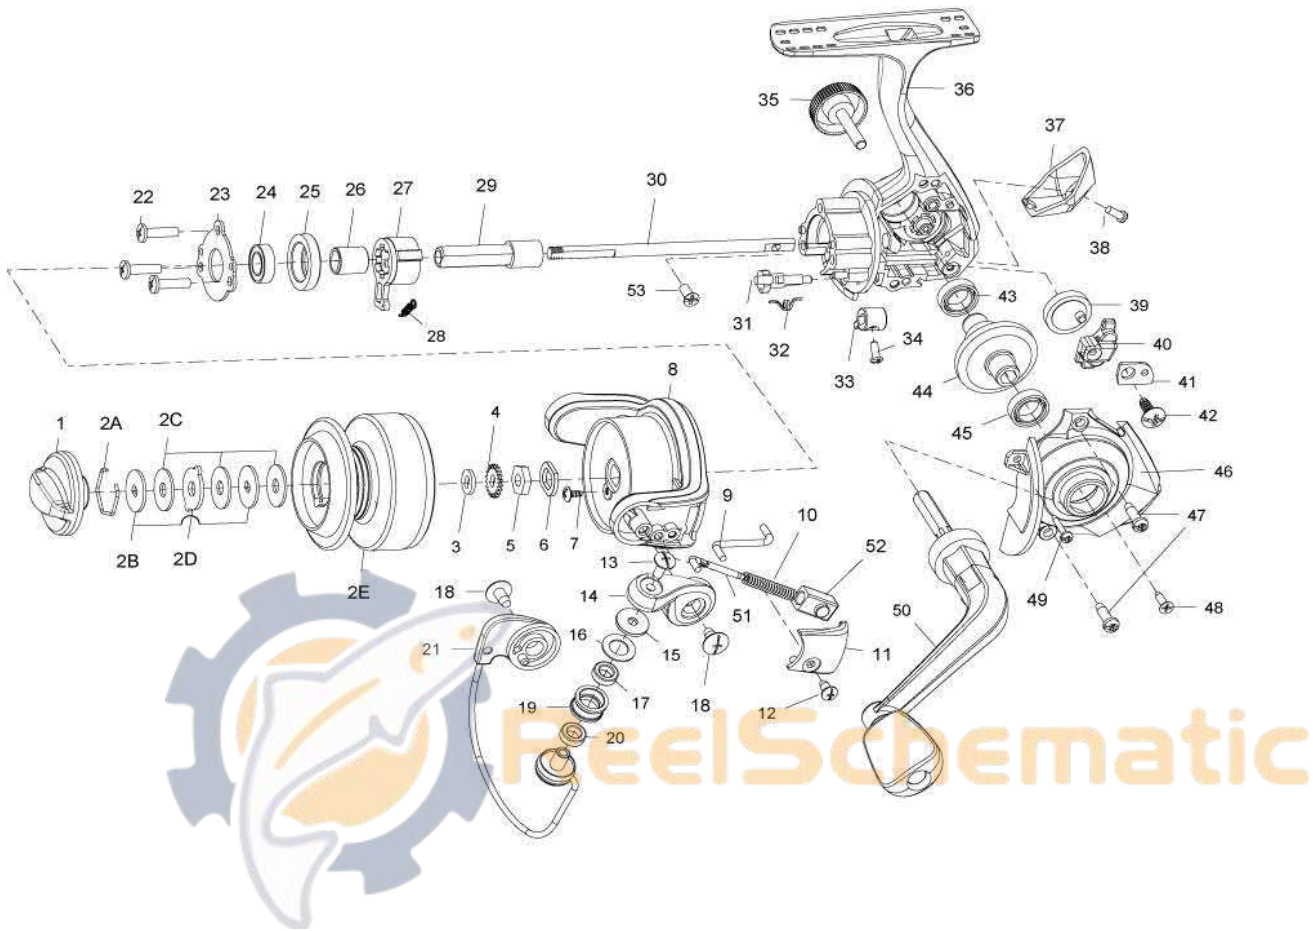

# QUANTUM<sup>®</sup>

## Optix OP40FC

**Quantum OP40FC Spinning Reel Part List**

Key #	Description	Part No.	Key #	Description	Part No.
1	DRAG KNOB ASSEMBLY	VU332-01	25	PINION BEARING ADAPTER	VU190-01
3	SPOOL FRICTION WASHER	JG039-01	26	CLUTCH SLEEVE	VU139-01
4	CLICK GEAR	VU037-01	27	CLUTCH ASSEMBLY	VU063-01
5	ROTOR NUT	VU006-01	29	PINION GEAR	VU011-01
6	ROTOR NUT WASHER	N/A	30	MAIN SHAFT	QK015-01
8	ROTOR	QK009-01	31	ANTI-REVERSE CAM	VU090-01
9	KICK LEVER	QK019-01	32	ANTI-REVERSE CAM SPRING	VU216-01
10	BAIL SPRING	QK117-01	33	ANTI-REVERSE SWITCH	VU059-01
11	ARM LEVER COVER	QK046-01	34	ANTI-REVERSE SWITCH SCREW	TG135-01
12	ARM LEVER COVER SCREW	QK085-01	35	HANDLE SCREW CAP ASSEMBLY	DQ249-01
13	LINE ROLLER SCREW	VU108-01	36	BODY	VU001-01
14	ARM LEVER	QK007-01	38	BODY REAR COVER SCREW	CU168-01
15	LINE ROLLER WASHER	VU016-01	40	O/S SLIDER	VU025-01
16	LINE ROLLER FRICTION WASHER	VU102-01	41	SLIDER GUIDE	VU078-01
17	LINE ROLLER BUSHING	BU202-01	42	SLIDER GUIDE SCREW	VU123-01
19	LINE ROLLER	QK004-01	43	BODY BALL BEARING	TW058-01
20	LINE ROLLER BUSHING	CT157-01	44	DRIVE GEAR	VU012-01
21	BAIL ASSEMBLY	QK347-01	45	BODY COVER BALL BEARING	TW058-01
22	CLUTCH RETAINER SCREW	UG094-01	50	HANDLE ASSY	LAB318-01
23	CLUTCH RETAINER	VU060-01	53	MAIN SHAFT SCREW	TG100-01
24	PINION BEARING	TW058-01			